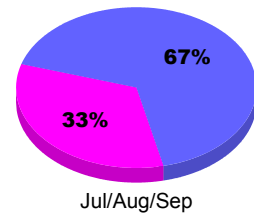

Gender Comparison 2010-2011