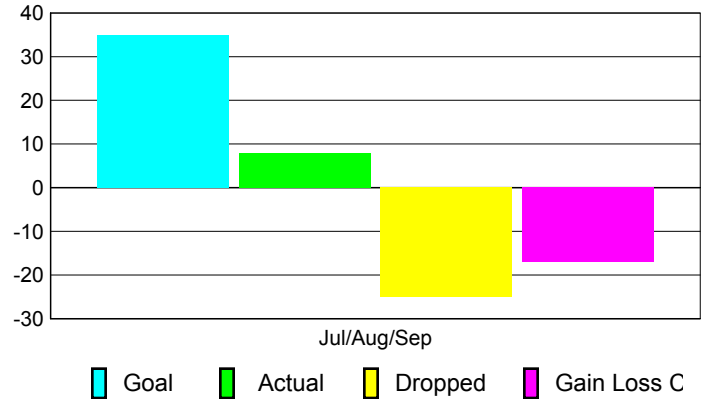

Membership Results 2010-2011

Goal, New, Dropped, Gain/Loss